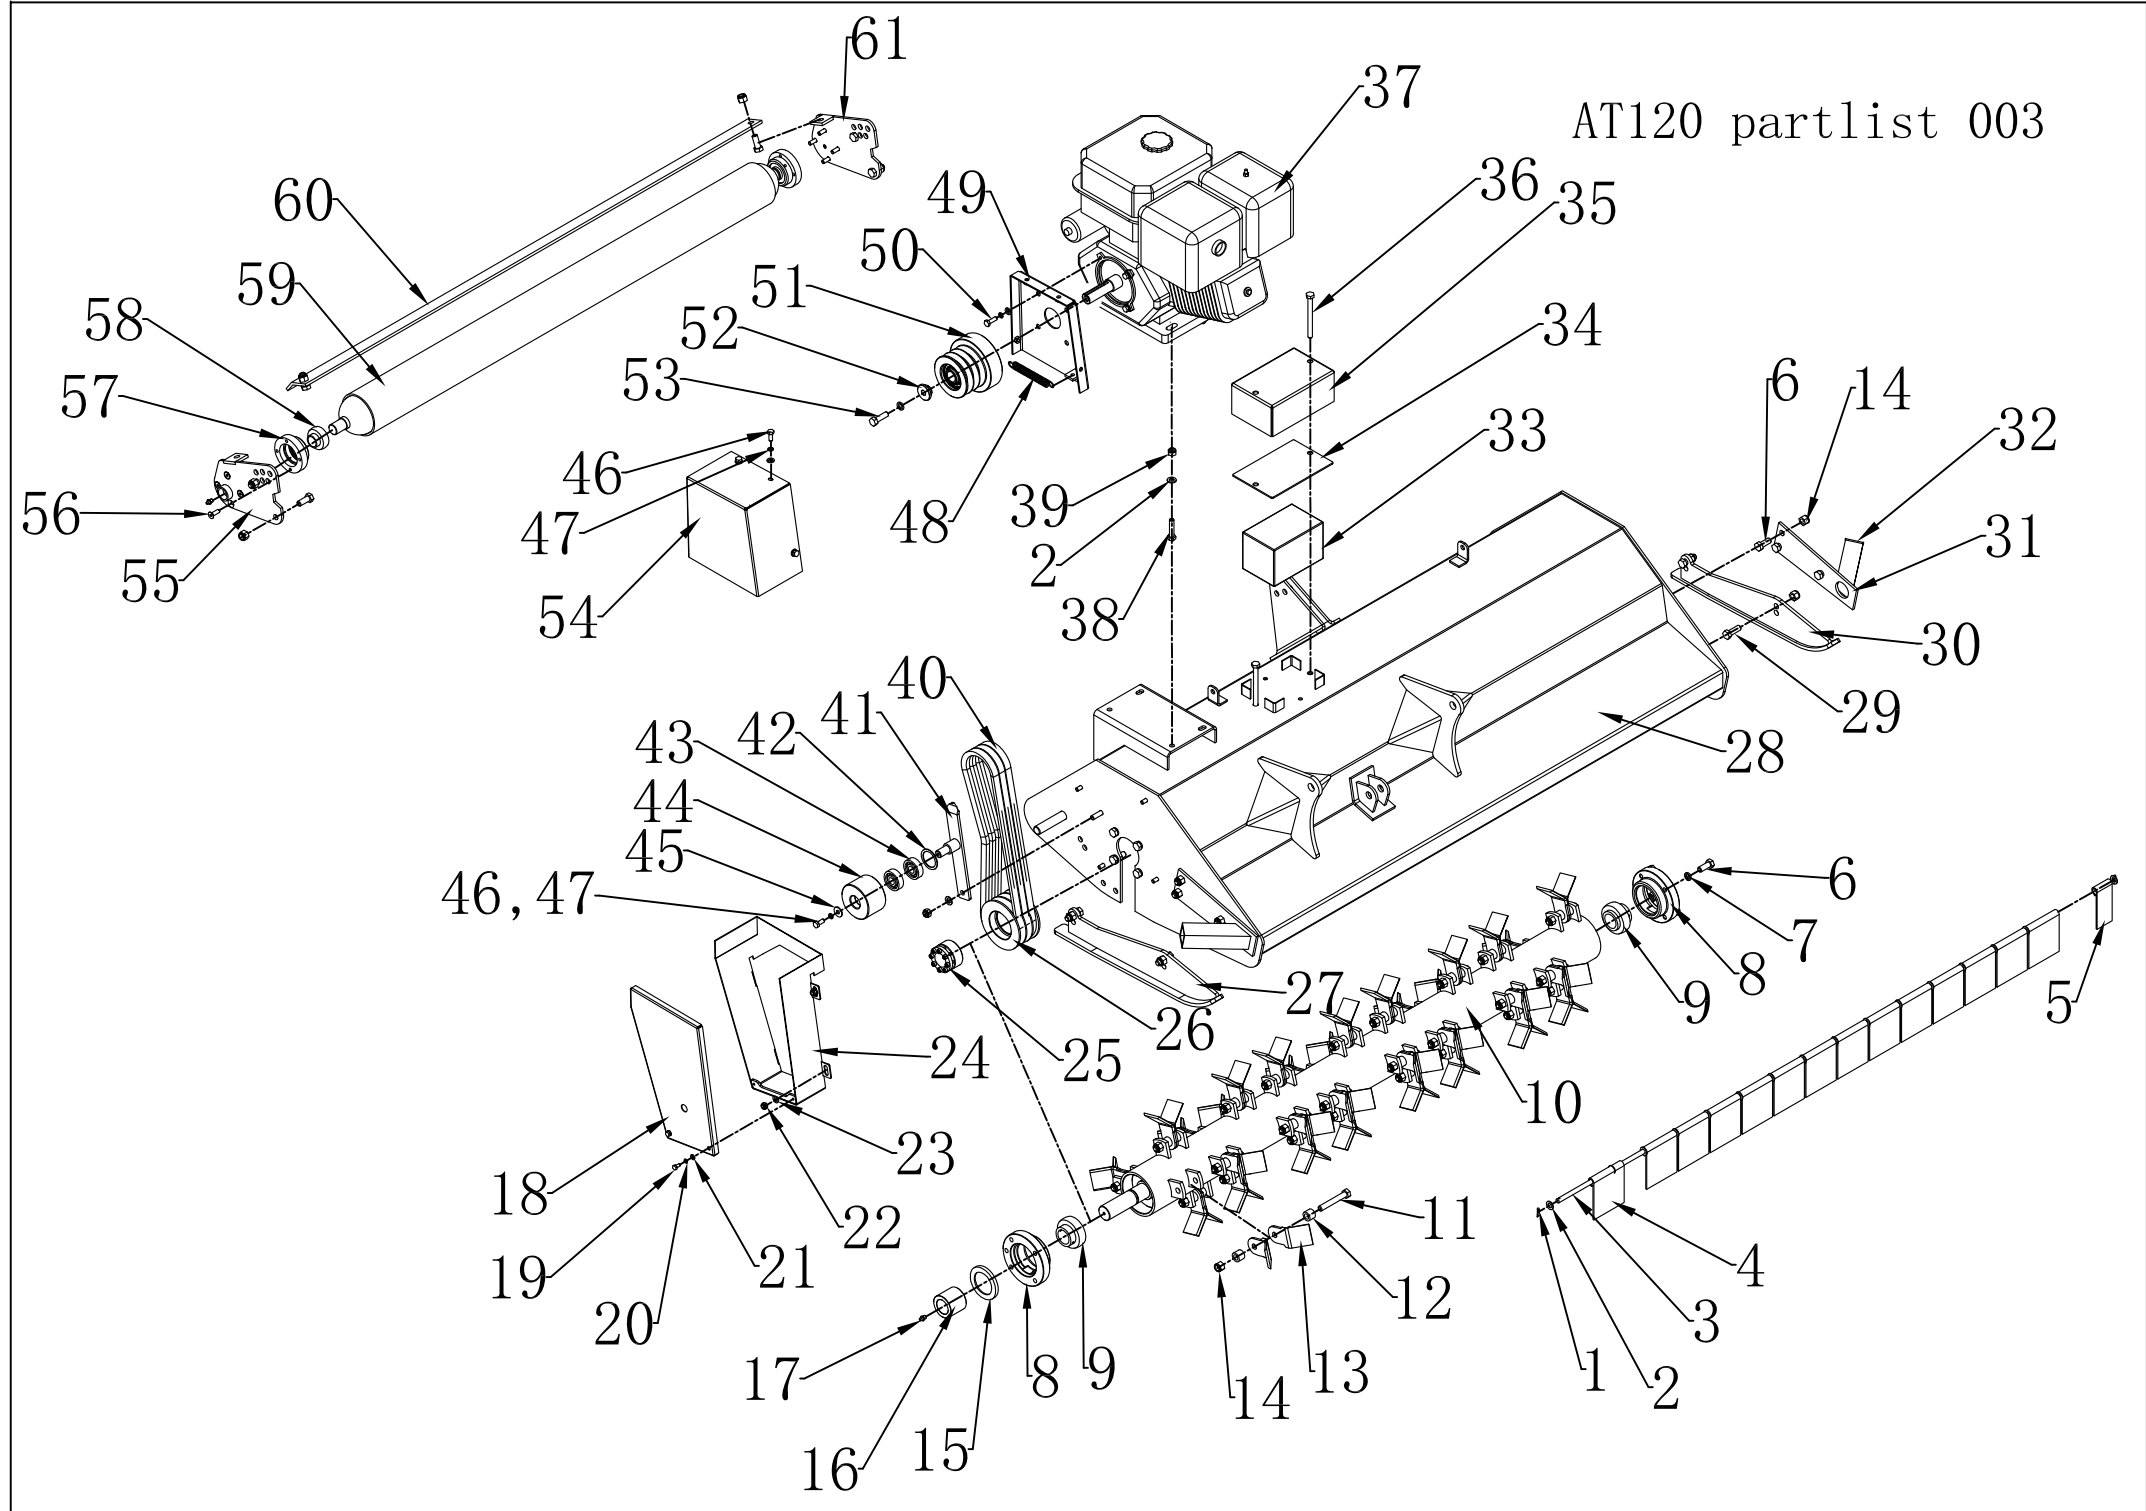

AT120 partlist 003

AT120 partlist 003

序号	代号	名称	数量	NAME	序号	代号	名称	数量	NAME
1	GB91-3.2x16	开口销3.2x16	2	cotter pin 3.2X16	33	6-DZM-14	电瓶6-DZM-14	1	battery 6-DZM-14
2	GB97.1-10	平垫圈 10	21	washer 10	34	AT120.131	绝缘板	1	isolation plate
3	AT120.111	挡板固定杆	1	stick	35	AT120.132	电瓶罩	1	battery cover
4	AGL125.123	挡板	12	dam-board	36	GB5782-M10x110	螺栓M10x110	2	bolt M10X110
5	AGL125.124	窄挡板	1	small dam-board	37	JF420	发动机JF420	1	gasoline engine
6	GB5783-M12x30	螺栓M12x30	20	bolt M12X30	38	GB5783-M10x45	螺栓M10x45	4	bolt M10X45
7	GB93-12	弹垫圈12	9	spring washer 12	39	GB889.1-M10	锁紧螺母M10	5	lock nut M10
8	EFGC125.115	轴承座	2	bearing seat	40	GB/T1154-B1067	V带VB1067	3	V-belt VB1067
9	UC207	轴承UC207	2	bearing UC207	41	AT120.024	涨紧轮支架焊合件	1	frame of tensioner pulley
10	AT120.026	刀轴焊合件	1	knife axle weldment	42	GB893.1-47	孔用挡圈47	1	rings 47
11	GB5782-M12x80	螺栓M12x80	28	bolt M12X80	43	GB278-303	轴承303-2Z	2	bearing 303-2Z
12	AT120.118	刀片隔套	56	knife spacer	44	AT120.115	张紧轮	1	tensioner pulley
13	AT120.119	刀片	56	knife	45	GB96-8	平垫圈8	1	washer 8
14	GB889.1-M12	锁紧螺母M12	40	lock nut M12	46	GB5783-M8x20	螺栓M8x20	5	bolt M8X20
15	GB13871-55x80x8	油封55x80x8	1	seal 55X80X8	47	GB93-8	弹垫圈8	9	spring washer 8
16	AT120.116	油封座	1	seal bush	48	AT120.109	拉簧	1	spring
17	GB1152-M8x1	油嘴M8x1	1	grease nipple	49	AT120.012	上罩体焊合件	1	up cover base
18	AT120.101	下罩盖	1	low cover	50	UNF 5/16-24X1	螺栓UNF 5/16-24X1	4	bolt UNF 5/16-20X1.5
19	GB5783-M6x12	螺栓M6x12	2	bolt M6X12	51	L100B2.001	离合器总成	1	clutch
20	GB93-6	弹垫圈6	2	spring washer 6	52	AT120.114	轴端固定套	1	spacer bush
21	GB97.1-6	平垫圈6	2	washer 6	53	UNF 7/16-20x1.5	螺栓UNF 7/16-20x1.5	1	bolt UNF 7/16-20X1.5
22	GB889.1-M8	锁紧螺母M8	4	lock nut M8	54	AT120.102	上罩盖	1	up cover
23	GB97.1-8	平垫圈8	12	washer 8	55	AT120.020	右支撑板焊合件	1	right support plate
24	AT120.011	下罩体焊合件	1	low cover base	56	GB2673-M8x25	螺钉M8x25	8	bolt M8X25
25	Z4-35x60	涨紧套Z4-35x60	1	power lock Z4-35X6	57	AGL125.113	轴承座	2	bearing seat
26	AGL125.120	小带轮	1	small pulley	58	UC205	轴承UC205	2	bearing UC205
27	AT120.022	右滑板焊合件	1	right skid	59	AT120.025	滚筒焊合件	1	roller
28	AT120.018	机罩焊合件	1	mower body	60	AT120.110	刮板	1	fender
29	GB5783-M12x35	螺栓M12x35	4	bolt M12X35	61	AT120.019	左支撑板焊合件	1	left support plate
30	AT120.021	左滑板焊合件	1	left skid					
31	AT120.013	侧挡板焊合件	2	side guard					
32	AT120.104	方管塞 40	2	plug