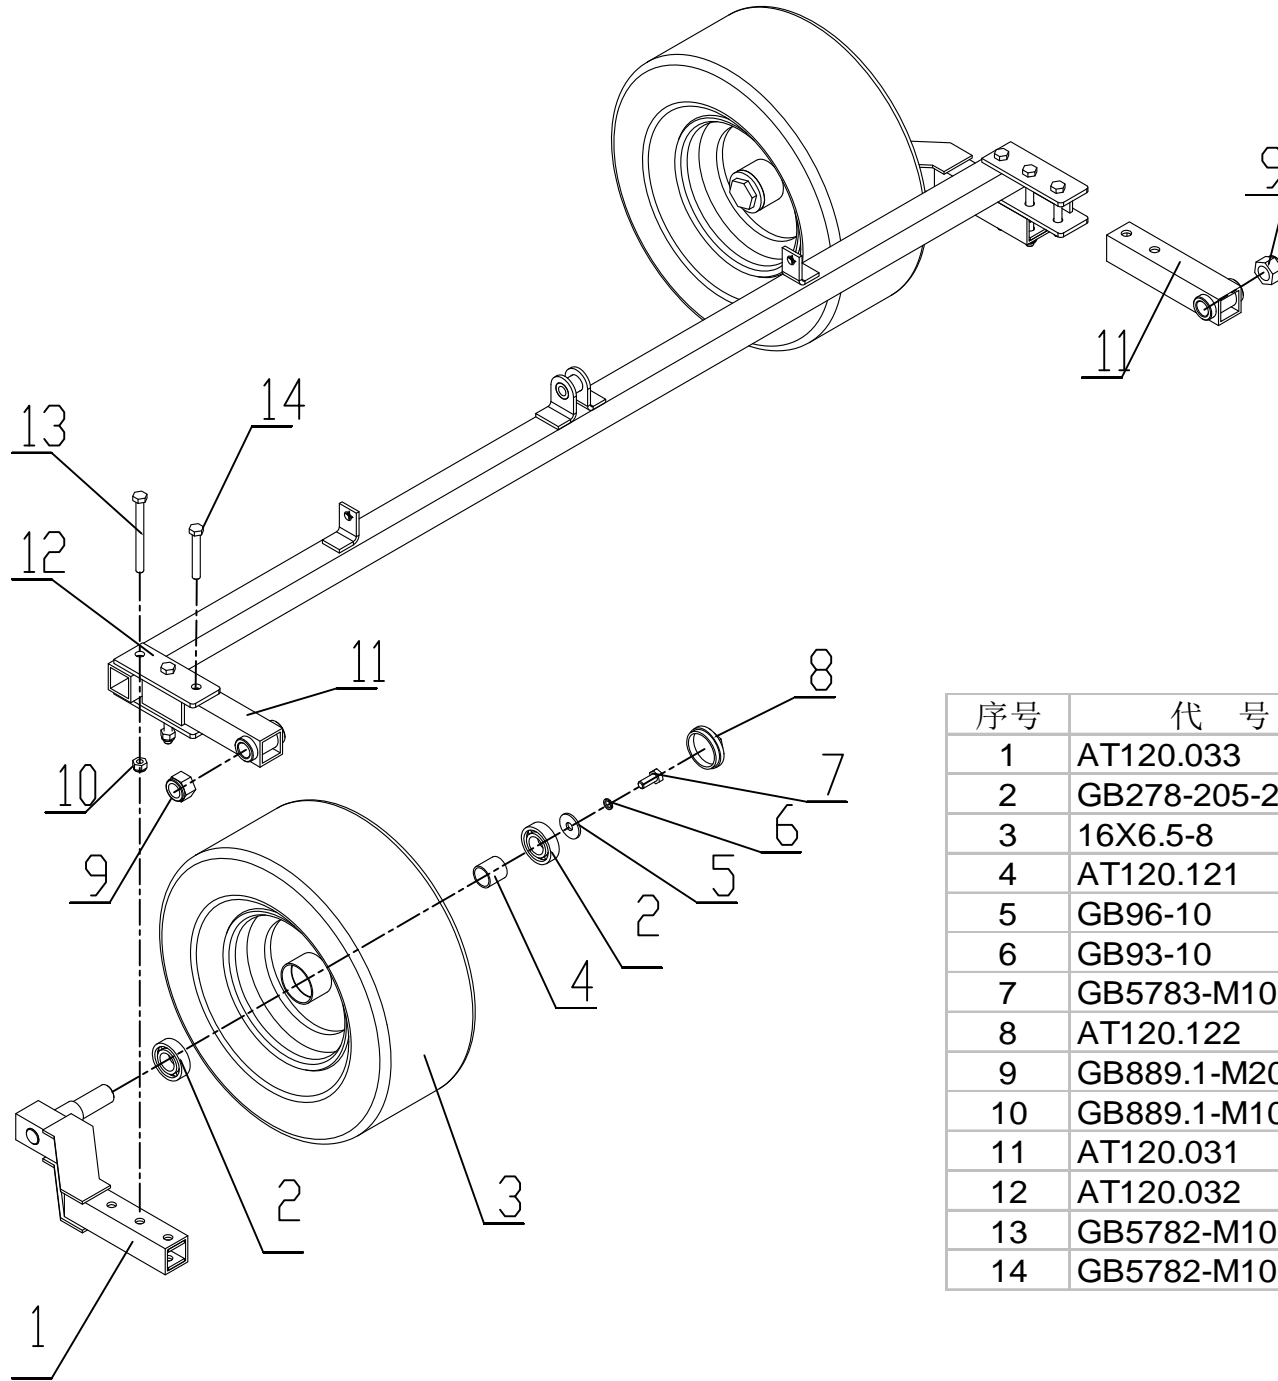

AT120 partlist 005

序号	代号	名称	数量	NAME
1	AT120.033	轮轴焊合件	2	wheel axle
2	GB278-205-2Z	轴承205-2Z	4	bearing 205-2Z
3	16X6.5-8	轮胎16X6.5-8	2	tire 16X6.5-8
4	AT120.121	轴承隔套	2	bush
5	GB96-10	大垫圈10	2	big washer 10
6	GB93-10	弹垫圈10	2	spring washer 10
7	GB5783-M10x25	螺栓M10x25	2	bolt M10X25
8	AT120.122	轴盖	2	dust cover
9	GB889.1-M20	锁紧螺母M20	2	lock nut M20
10	GB889.1-M10	锁紧螺母M10	6	lock nut M10
11	AT120.031	转套焊合件	2	linkage
12	AT120.032	轮架焊合件	1	wheel frame
13	GB5782-M10x110	螺栓M10x110	4	bolt M10X110
14	GB5782-M10x70	螺栓M10x70	2	bolt M10X70